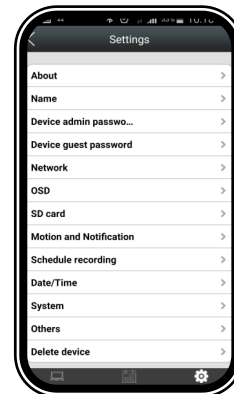

CAR - HOME - BUSINESS - PRIVATE INVESTIGATION

OUR CUTEST MODEL!

A hidden camera and DVR housed inside a toy bear. Simply records video onto SD card or allows remote monitoring by smartphone via internet / wifi. Features include:

Camera Specification:

- High Quality CMOS Camera/Image Sensor 1280 x 720P HD High Resolution 1.8mm Pinhole lens offering 160° field of view
- Full P2P function making router configuration easy
- Excellent Night Vision Performance via 940nm IR Light (no red glow)
- Codec: H.264 to 30 FPS 1280&720 @320x240 @640x480
- Network: WI-FI IEEE802.11b/g, distance 30-50m LOS, and RJ45 copper interface.
- Audio: Built-in Microphone and 2 way intercom via app
- Supports any Windows OS. User friendly Viewing Application.
- Microsoft IE, Win XP, Vista, 7, 8, 10
- Works with iPhone & Android (watch live video on your smart phone or computer from anywhere where internet is available)
- Motion detection
- Built-in DVR for easy recording Support up to 32GB SD card (16GB included), Memory full overwrite feature allows for continuous recording with no need to swap out SD cards
- Memory consumption:1GB/30 minutes RTC.
- Power: Permanent power via plug pack
- Product Size: Aprox.140mm x 100 x 70mm
- Package Weight: 400g

Smart Phone App and Software

- Cloud based remote access, easy to configure without needing IT knowledge
- MIPC app free download

Package includes Camera, Instructions, USB Network cable, 16GB SD Card, SD Card Reader and Mains Plug Pack