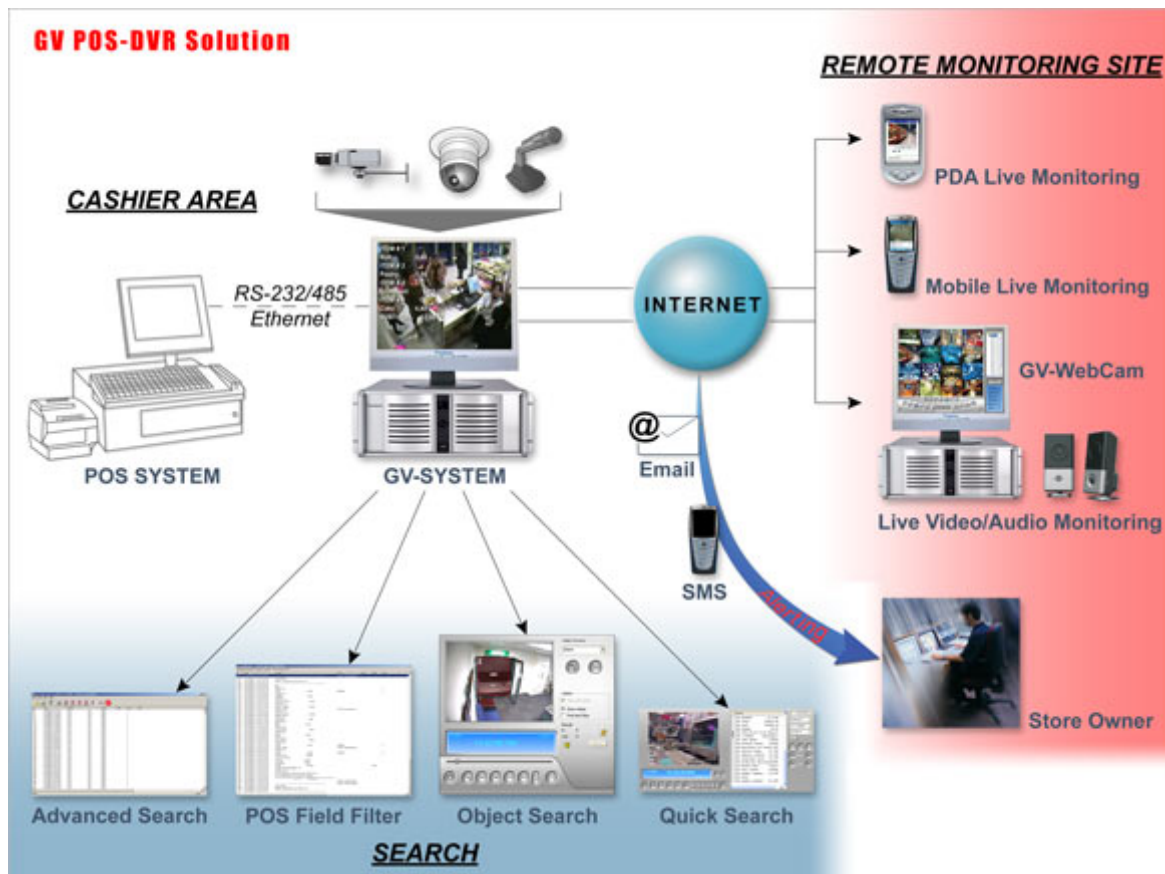

## GeoVision GV-POS Solution

Loss prevention in the retail businesses is concerned with inventory shrinkage and the shortage of currency. Losses related to POS transactions can be a main cause of the shrinkage for the most part. An effective POS-DVR surveillance solution can help employers deal with these situations.

The GeoVision POS-DVR surveillance system uses video text overlay technology to provide visual contextual awareness that helps reduce shrinkage and protect asset against business losses. While working in conjunction with GV-Data Capture, the GV-Series surveillance system can turn into a POS/DVR surveillance system, which helps you with tools to remotely monitor cashier area, associate POS transaction data with videos, record videos for retroactive analysis, and even output alarms for emergency events.

### **Data Capture Connector Function**

Input DB9 Female RS-232 from POS

DB25 Male / Parallel Port RS-232 from POS / Parallel Port from POS

Output DB9 Male RS-232 to Printer

DB25 Female / Parallel Port RS-232 to Printer / Parallel Port from POS

DB9 Female RS-232 to DVR

RJ-45 RJ-45 to DVR

RS-485+ Connect to GV-NET / GV-Hub / GV-Com RS-485+

RS-485- Connect to GV-NET / GV-Hub / GV-Com RS-485-

DC IN Power Adaptor DC 5V, 2A Inner Positive

Operation temperature 0~50°C