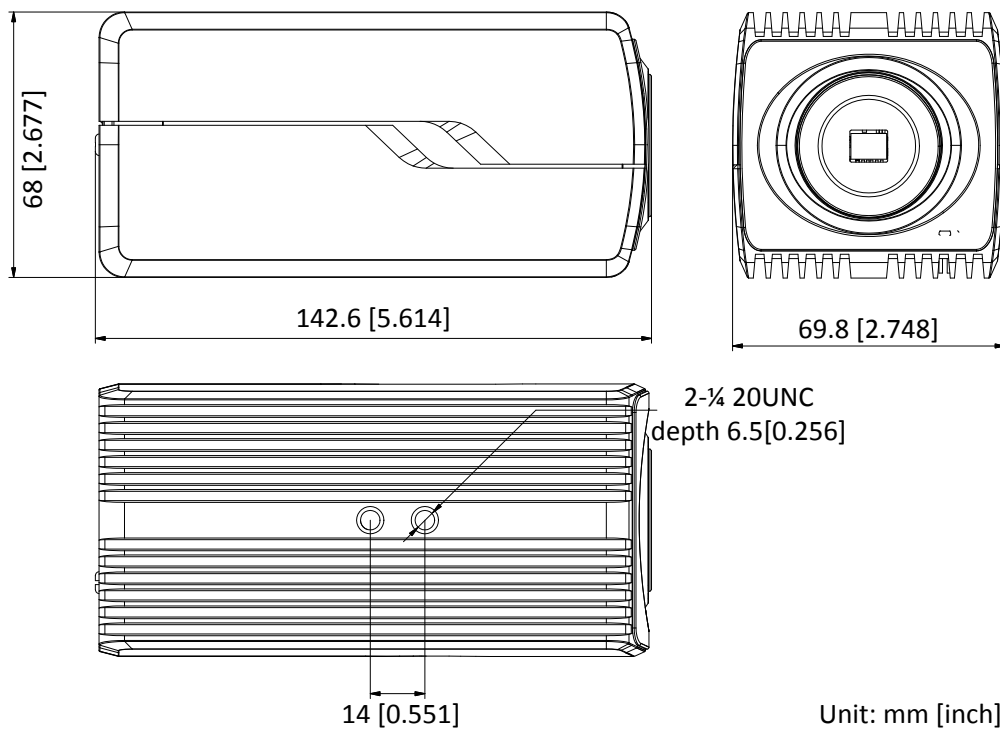

Material	Aluminum alloy
Dimensions	142.6 × 69.8 × 68 mm (5.61" × 2.75" × 2.68") With package: 315 × 140 × 140 mm (12.4" × 5.51" × 5.51")
Weight	-AP: approx. 730 g (1.61 lb.), 1020 g (2.25 lb.) with package Non-AP: approx. 690 g (1.52 lb.), 975 g (2.15 lb.) with package

## Dimensions