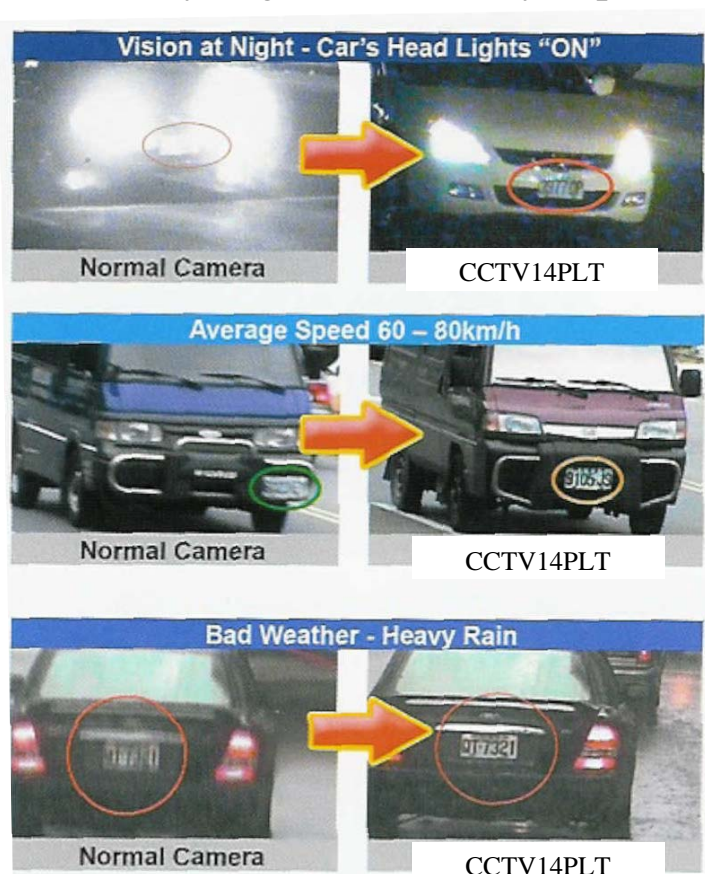

## High Resolution Surveillance Camera

This high quality license plate capture camera features an intelligent 'Traffic' mode that turns speeding vehicles, headlights, backlighting and weather conditions into non-issues. While standard CCTV cameras struggle to provide clear identifiable license plate images the CCTV14PLT utilises two separate traffic modes, DSP (Digital Signal Processing) and DNR (Digital Noise Reduction) technology to continuously provide high quality clear images. It also features true Day/Night functionality to provide 24hr operation.

## **SPECIFICATIONS**

Image Sensor 1/3" High Exview CCD

Horizontal Resolution (Day/Colour) 540 TV Lines

Horizontal Resolution (Night/B&W) 600TVL

Minimum Illumination 0.016 Lux Power Voltage 12V DC Power

Consumption 10W (max)

Dimensions 126(L) x 50(W) x 62(H) mm Weight 500g

Made by Taiwan's largest Camera maker in an ISO 9001 &  
ISO-14001 certified factory.

**\$699**

(Cctv14PLT)