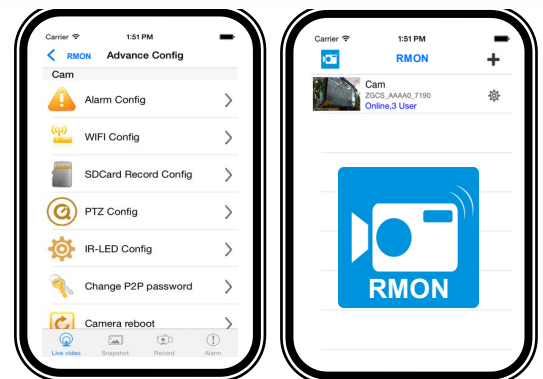

Covert WiFi DVR IP Camera

CAR - HOME - BUSINESS - PRIVATE INVESTIGATION

Let there be light!

A hidden camera and DVR housed inside a desk lamp. Simply records video onto SD card or allows remote monitoring by smartphone via internet / wifi. Features include:

Camera Specification:

- High Quality CMOS Camera/Image Sensor 1280 x 720P HD High Resolution 2.8mm lens offering 90° field of view
- Full P2P function making router configuration easy
- Codec: H.264 to 30 FPS 1280&720 @320x240 @640x480
- Network: WI-FI IEEE802.11b/g, distance 30-50m LOS
- Audio: Built-in Microphone and 1 way intercom via app
- Supports any Windows OS. User friendly Viewing Application.
- Microsoft IE, Win XP, Vista, 7, 8, 10
- Works with iPhone & Android (watch live video on your smart phone or computer from anywhere where internet is available)
- Motion detection
- Built-in DVR for easy recording Support up to 32GB SD card (16GB included), Memory full overwrite feature allows for continuous recording with no need to swap out SD cards
- Memory consumption:1GB/30 minutes
- Power: Permanent power from lamp, 240VAC
- Light: Real LED light (E27 bulb fitting)
- Product Size: Aprox. Height - 400mm BD - 160mm
- Package Weight: 700g

Smart Phone App and Software

- Cloud based remote access, easy to configure without needing IT knowledge
- RMON app free download

Package includes Camera, Instructions, Software, USB cable, 16GB SD Card, SD Card Reader and Mains Plug Pack