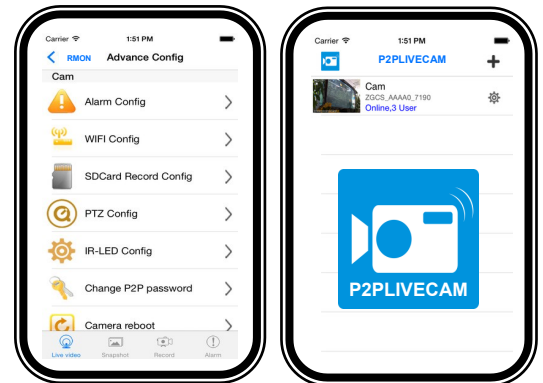

Covert WiFi DVR IP Camera

CAR - HOME - BUSINESS - PRIVATE INVESTIGATION

Let there be light!

A hidden camera and DVR housed inside a desk lamp. Simply records video onto SD card or allows remote monitoring by smartphone via internet / wifi. Features include:

Camera Specification:

- High Quality CMOS Camera/Image Sensor 1280 x 720P HD High Resolution 2.8mm lens offering 90° field of view
- Full P2P function making router configuration easy
- Codec: H.264 to 30 FPS 1280&720 @320x240 @640x480
- Network: WI-FI IEEE802.11b/g, distance 30-50m LOS
- Audio: Built-in Microphone and 1 way intercom via app
- Supports any Windows OS. User friendly Viewing Application.
- Microsoft IE, Win XP, Vista, 7, 8, 10
- Works with iPhone & Android (watch live video on your smart phone or computer from anywhere where internet is available)
- Motion detection
- Built-in DVR for easy recording Support up to 32GB SD card (16GB included), Memory full overwrite feature allows for continuous recording with no need to swap out SD cards
- Memory consumption:1GB/30 minutes
- Power: Permanent power from lamp, 240VAC
- Light: Real LED light (E27 bulb fitting)
- Product Size: Aprox. Height - 400mm BD - 160mm
- Package Weight: 700g

Smart Phone App and Software

- Cloud based remote access, easy to configure without needing IT knowledge
- P2PCAMLIVE app free download

Package includes Camera, Instructions, Software, USB cable, 16GB SD Card, SD Card Reader and Mains Plug Pack